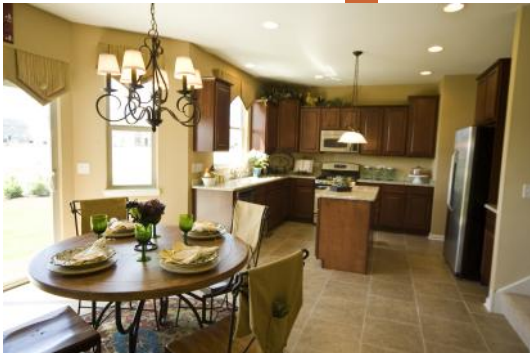

MISTY RIDGE

Breckenridge Model for Sale

\$379,990 (\$60,000 in Savings!)

**FULLY FURNISHED MODEL HOME
OR**

LIVE FREE FOR 6 MONTHS!

*No mortgage payments on your brand new home for 6 months!

**FOR MORE INFORMATION:
Community Consultant: Jon Krueger
Phone: (815) 886-7000
Email: jon@beechendill.com**

WWW.BEECHENDILL.COM

*Contact your Community Consultant for full details. Some restrictions apply.

Award Winning Breckenridge Model

With These Unbeatable Amenities:

- 2,750 square feet of Quality Craftsmanship
 - 4 Bedrooms & 2.5 Bathrooms
 - Dramatic 2-Story Foyer with Art Niche
- Dining Room with Detailed Ceiling & Lighting
 - Stainless Steel Appliances
 - Beautiful Granite Countertops
 - Durable Oversize Ceramic Floors
- Luxurious Master Bath with Double Vanities
 - Family Room Extension with Fireplace
- Built-In Cabinetry in Study & Master Bedroom
 - Extensive Faux Painting Throughout Home
- Upgraded Light Fixtures, Carpeting & Staircase